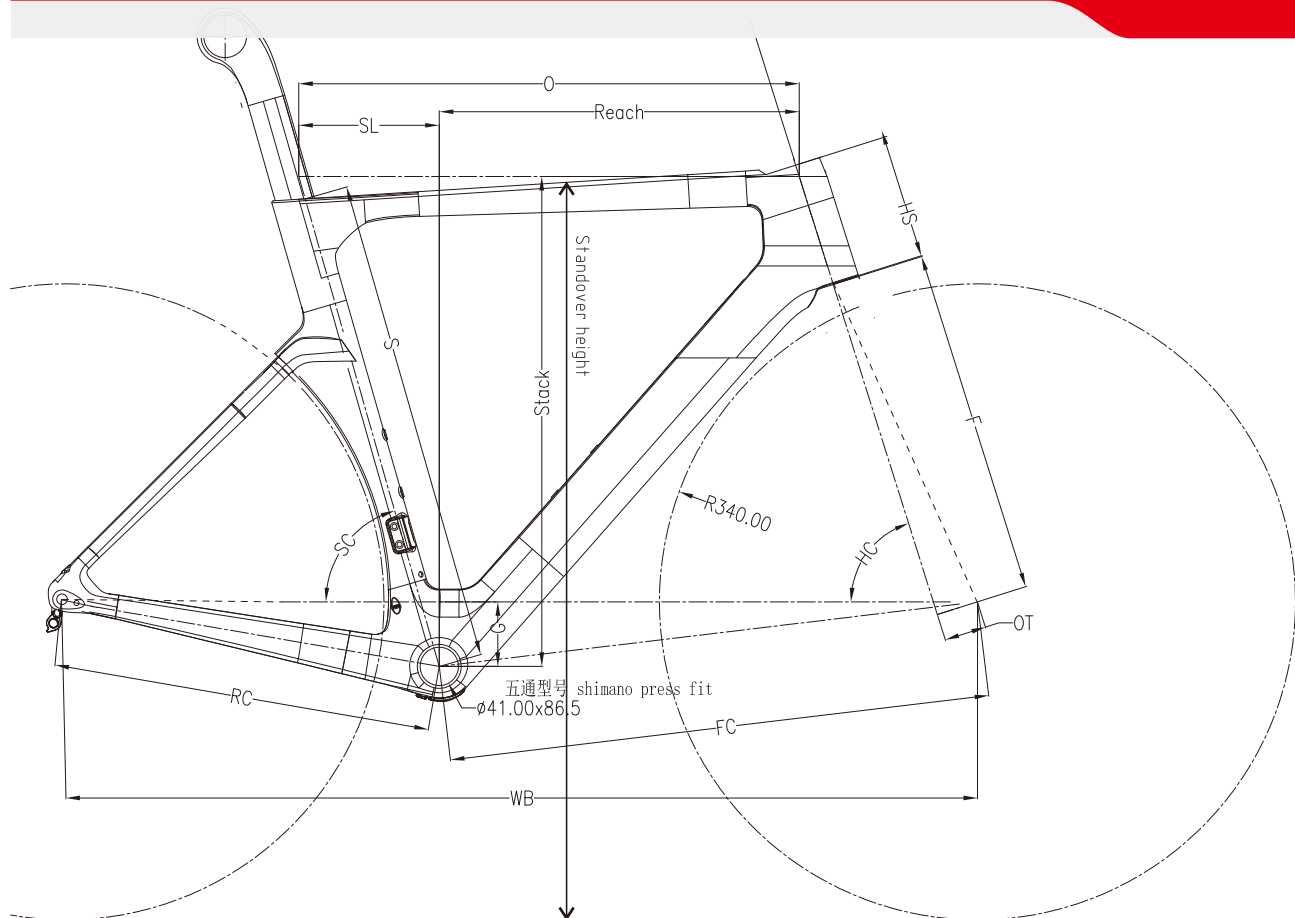

ROAD SERIES

CR08 Disc

Material: Carbon Fiber HM
 Size: 490/520/540/560/590mm
 HeadTube: 1-1/2" to 1-1/2"
 Bottom Bracket: BB86
 Brake Type: Flat Mount
 Tire: 700*28C
 Thru Axle: R/12*142mm
 F/12*100mm
 Weight: Frame 980g(54cm)
 Fork 410g, SP 210g
 Handlebar: stem 90/100/110/120mm
 Handle 380/400/420/440mm
 Laden Weight: 115KG
 Test Standard: ISO 4210
 Warranty: 3 Years

SIZE	S	SC	SL	O	HS	HC	F	OT	WB	FC	RC	G	Stack	Reach	Standover height
49	480	74.5°	144.9	514	123	71.5°	372	45	973	572.7	410	69	523.2	369.1	764
52	500	74°	151.8	529	129	72°	372	45	979	578.6	410	69	530.6	377.2	777
54	520	74°	154.2	535	137	72.5°	372	45	981	579.5	410	69	536.6	380.8	791.5
56	540	73.5°	163	545	153	73°	372	45	982	580.3	410	69	556.9	382	811.5
59	560	73.5°	170.2	559	173	73°	372	45	996	595	410	69	576.1	388.8	830