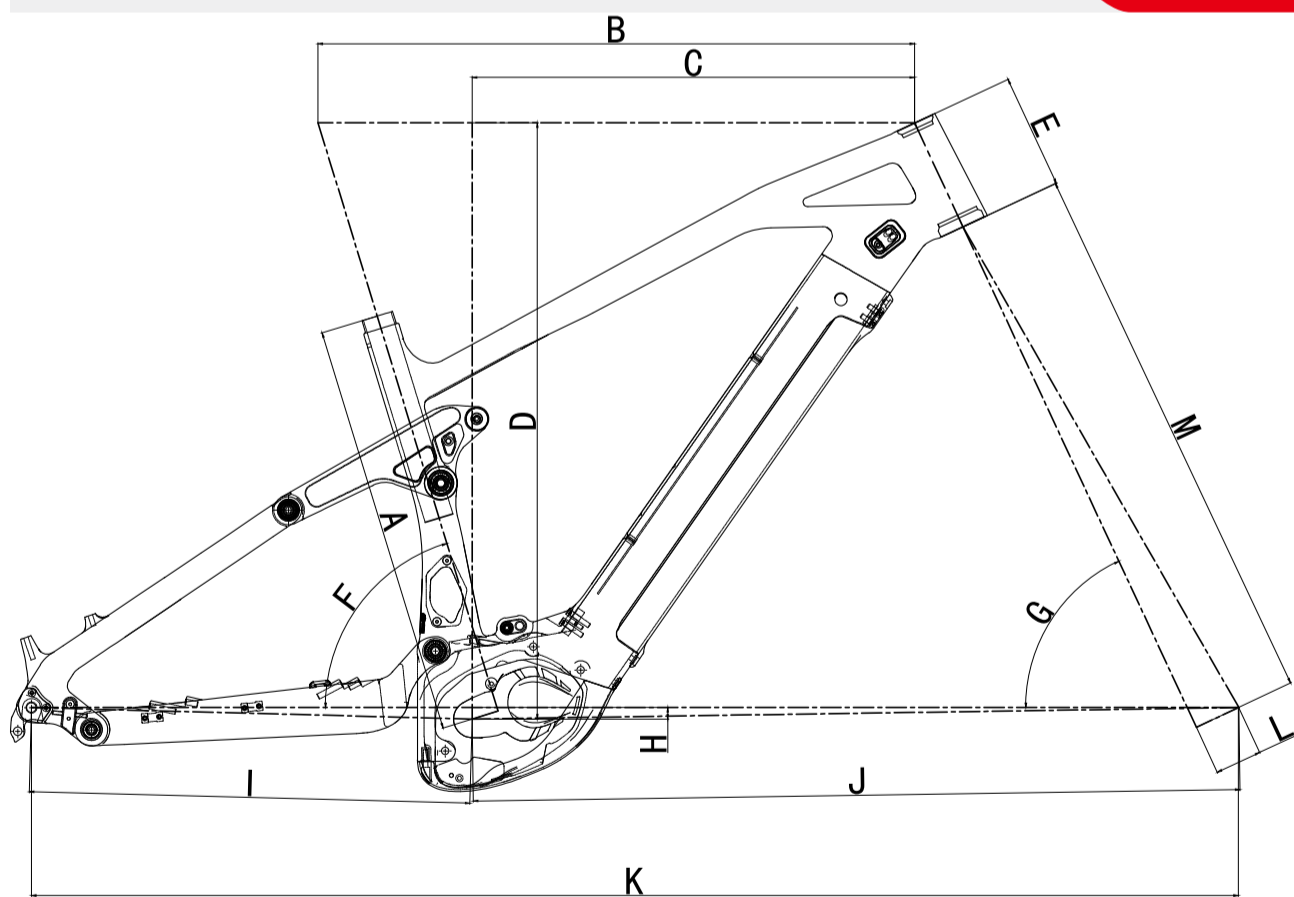

E-ENDURO
Travel 170mm

EBIKES SERIES

EF851 Enduro/DH

Material: Carbon Fiber HM
 Size: M, L, XL
 HeadTube: FSA NO.57
 Front Travel: 200-230mm
 Rear Travel: 200mm
 Rear Shox: 230*65mm
 Brake Rotor: 203mm
 Tire: 29*2.6"
 Thru Axle: 12*148mm
 Seatpost: 31.6mm
 Frame Weight: 3.2KG
 Laden Weight: 115KG
 Cable: internal cable routing

Motor: BOSCH Line CX
 Battery: PowerTube 625WH

| SIZE | A | B | C | D | E | F | G | H | I | J | K | L | M |
|------|-----|-----|-----|-----|-----|----|----|-------|-----|-----|------|----|-----|
| M | 430 | 629 | 464 | 64 | 115 | 73 | 65 | -12.5 | 480 | 813 | 1293 | 51 | 601 |
| L | 450 | 650 | 482 | 649 | 125 | 73 | 65 | -12.5 | 480 | 836 | 1315 | 51 | 601 |
| XL | 470 | 675 | 504 | 658 | 135 | 73 | 65 | -12.5 | 480 | 862 | 1342 | 51 | 601 |