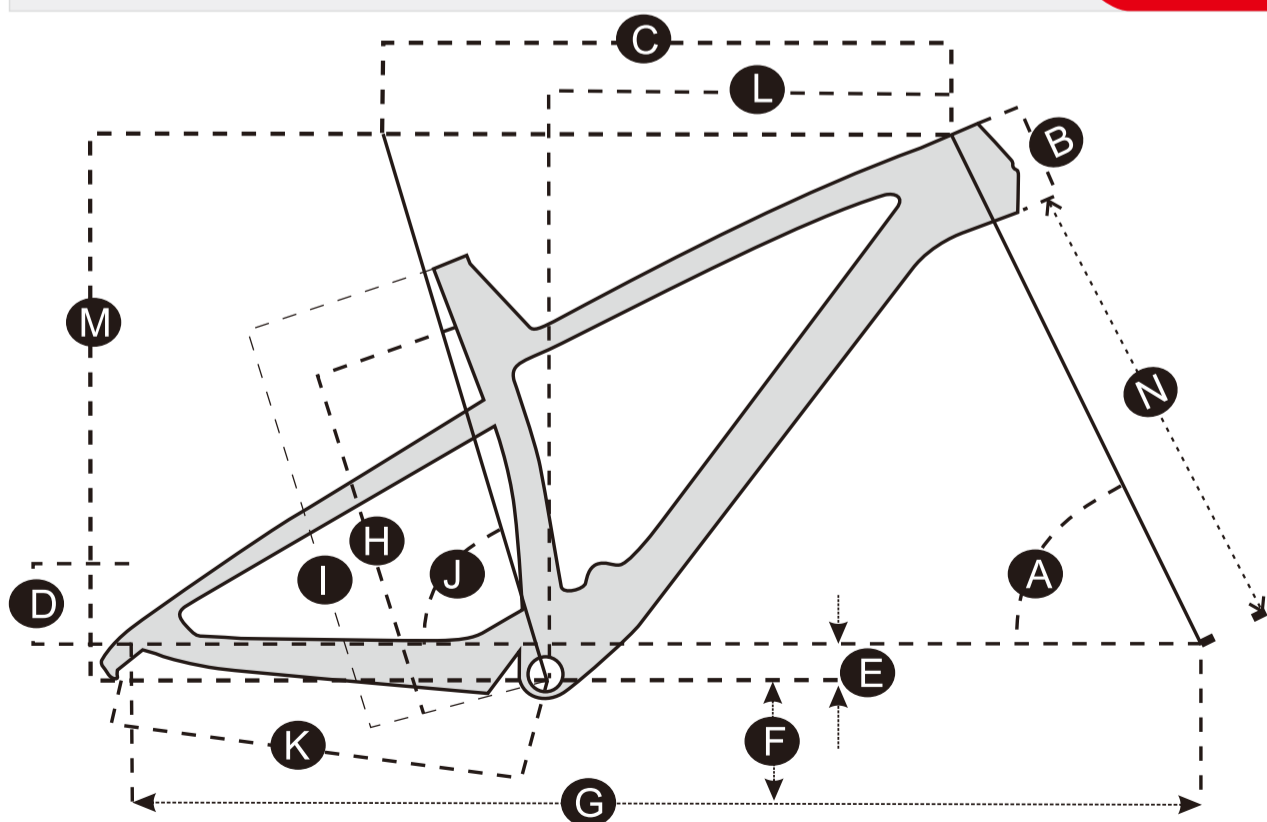

XC

100mm Travel

MOUNTAIN SUSPENSION SERIES

FS129 XC

Material: Carbon Fiber HM
 Size: 15.5", 17.5", 19", 21"
 HeadTube: 1-1/8" to 1-1/2"
 Front Travel: 100-120mm
 Rear Travel: 100mm
 Rear Shox: 165*38mm
 Brake Rotor: 160mm
 Tire: 29*2.35"
 Thru Axle: 12*148mm
 Seatpost: 31.6mm
 Frame Weight: 1.9KG
 Laden Weight: 115KG
 Cable: internal cable routing
 Test Standart: ISO 4210
 Warranty: 3 Years

Size	A	B	C	D	E	F	G	H	I	J	K	L	M	N
15.5	66.90	95	576.9	100.2	-36	329	1128.1	345	410	73.20	443	396.3	598.1	531
17.5	66.90	95	607	100.2	-36	329	1158.1	375	440	73.20	443	426.4	598.1	531
19	66.90	110	637	100.2	-36	329	1189.3	425	490	73.20	443	453.6	607.3	531
21	66.90	110	657	100.2	-36	329	1210.5	475	540	73.20	443	470.9	616.5	531