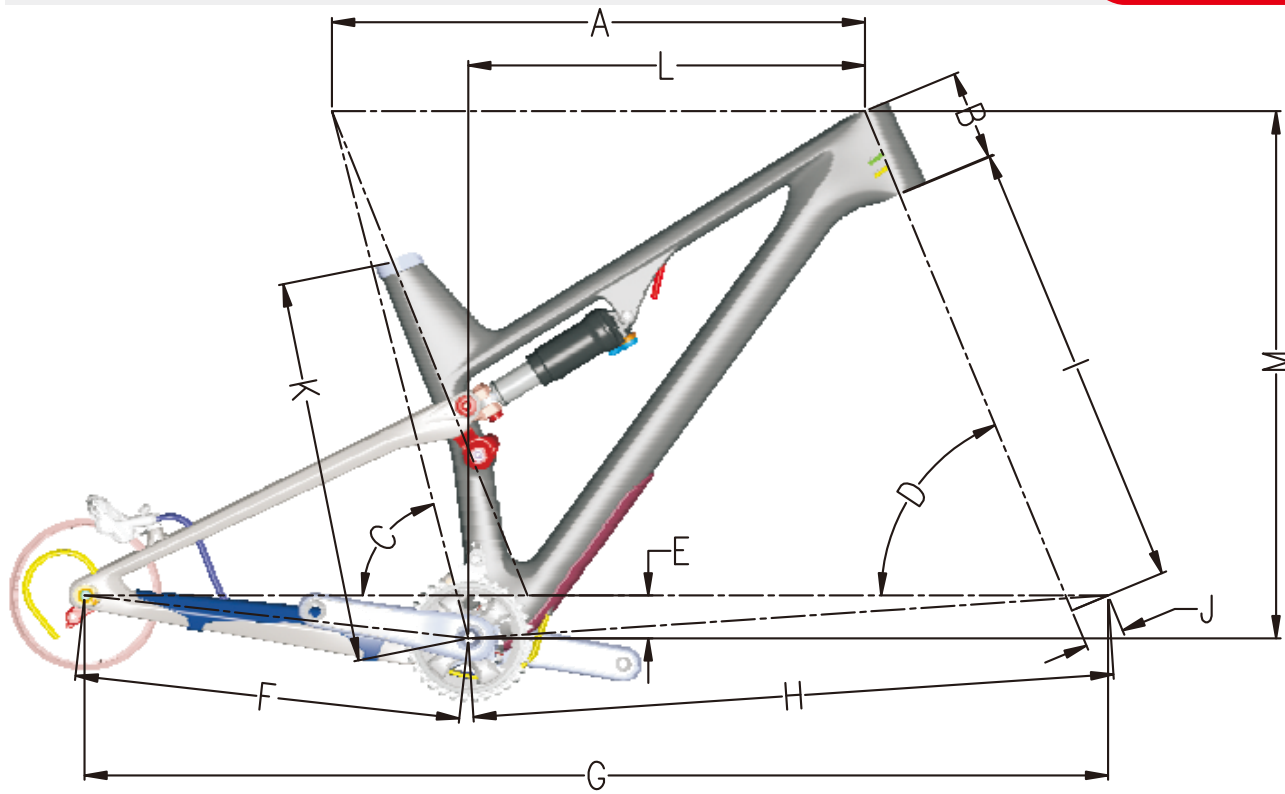

DOWNCOUNTRY

120mm Travel

MOUNTAIN SUSPENSION SERIES

FS822 DownCountry

Material: Carbon Fiber HM
 Size: 15.5", 17", 18.5", 20.5"
 HeadTube: 1-1/8" to 1-1/2"
 Front Travel: 120mm
 Rear Travel: 120mm
 Rear Shox: 190*45mm
 Brake Rotor: 160mm
 Tire: 29*2.4"
 Thru Axle: 12*148mm
 Seatpost: 31.6mm
 Frame Weight: 1.7KG
 Laden Weight: 115KG
 Cable: internal cable routing
 Test Standart: ISO 4210
 Warranty: 3 Years

	Frame Sizing	158-168cm	168-176cm	176-185cm	185-198cm
	Dimension	S/15.5"	M/17"	L/18.5"	XL/20.5"
A	top tube length	566	598	628	661
B	head tube length	95	100	115	135
C	seat tube angle	75.6°	75.5°	75.3°	75.1°
D	head tube angle	67.5°	67.5°	67.5°	67.5°
E	BB drop	48	48	48	48
F	chain stay	433	433	433	433
G	wheel base	1116	1148	1179	1211
H	BB to front wheel	687	719	750	782
I	fork length	505	505	505	505
J	fork rake	44	44	44	44
K	seat tube total length	400	430	470	520
L	REACH	415	445	470	495
M	STACK	586	591	605	623