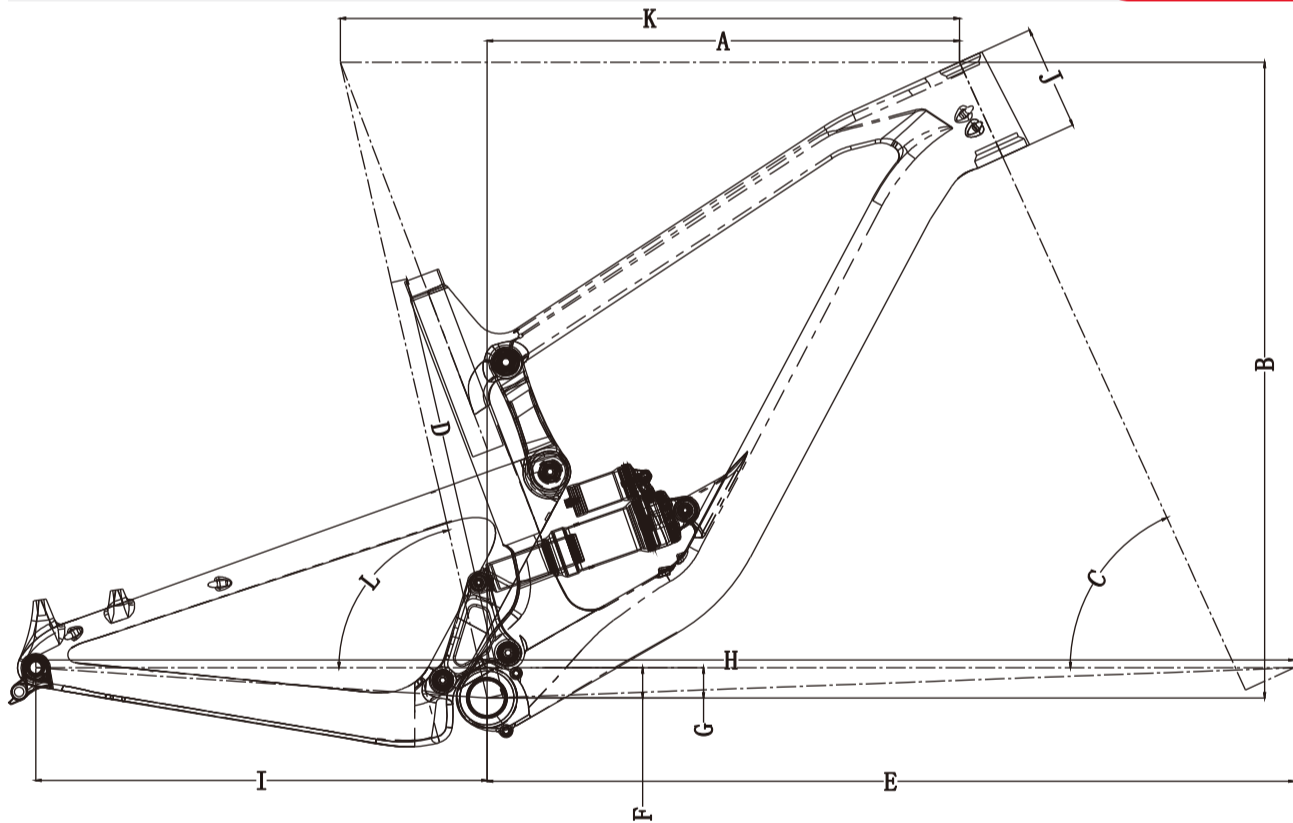

All Mountain

150mm Travel

MOUNTAIN SUSPENSION SERIES

FS831 AM

Material: Carbon Fiber HM
 Size: S/M/L/XL
 HeadTube: 1-1/8" to 1-1/2"
 Front Travel: 150mm
 Rear Travel: 150mm
 Rear Shox: 210*55mm
 Brake Rotor: 180/203mm
 Tire: 29*2.4"
 Thru Axle: 12*148mm
 Seatpost: 31.6mm
 Frame Weight: 2.3KG
 Laden Weight: 115KG
 Cable: internal cable routing
 Test Standart: ISO 4210
 Warranty: 3 Years

	Dimension	S	M	L	XL
A	Reach	453	473	493	518
B	Stack	610	619	637	660
C	Head Tube Angle	65.5°	65.5°	65.5°	65.5°
D	Seat Tube Length	405	445	482	532
E	Front Center	774	798	827	862
F	BB Height	344	344	344	344
G	BB Drop	29	29	29	29
H	Wheelbase	1207	1231	1260	1301
I	Chainstay Length	433	433	433	433
J	Head Tube Length	100	110	130	155
K	TOP Tube Length	594	618	645	679
L	Seat Tube Angle	77.0°	76.8°	76.6°	76.3°